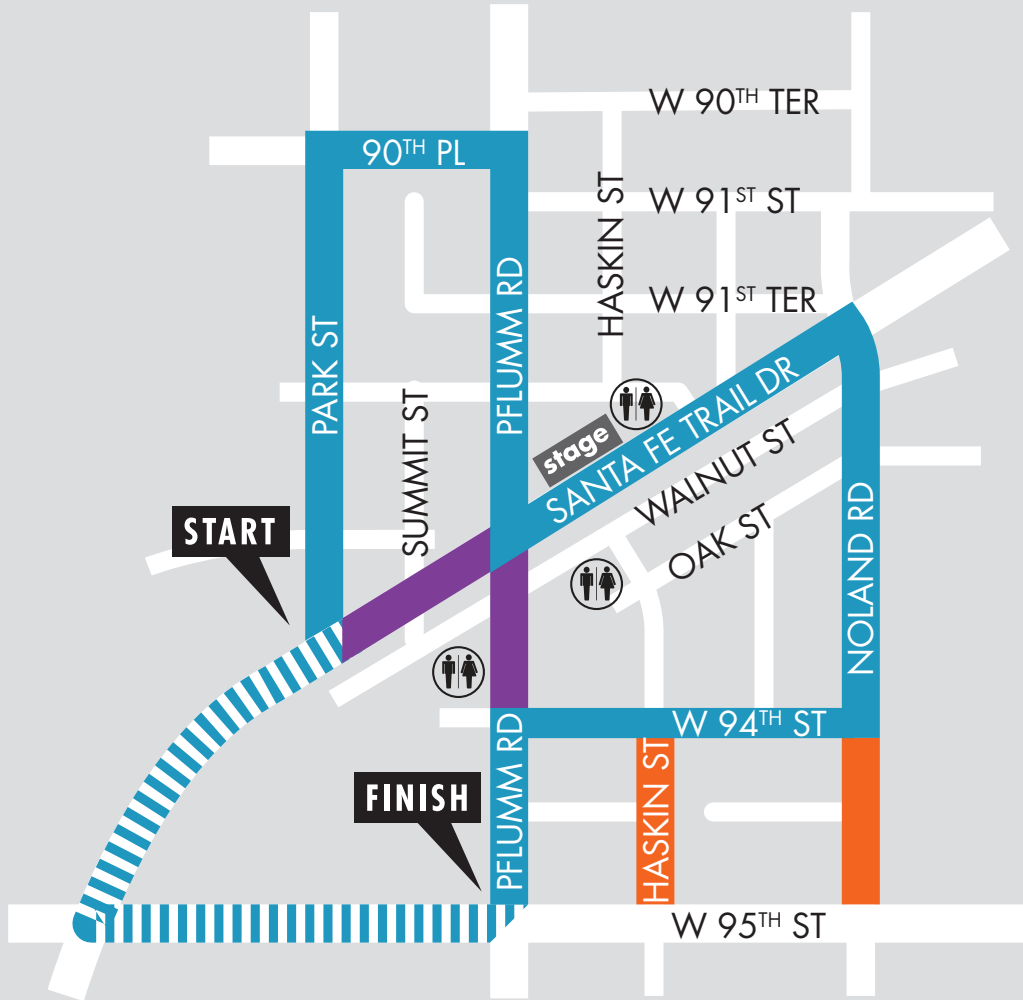

LENEXA COMMUNITY DAYS PARADE MAP

	PARADE ROUTE (closed to traffic 9:30 a.m.–1 p.m.)
	STAGING AREA FOR PARTICIPANTS (closed to traffic 5 a.m.–1 p.m.)
	ROAD CLOSED 5 a.m.–1 p.m.
	ROAD CLOSED 9:30 a.m.–1 p.m.
	PORTABLE TOILETS OR INDOOR RESTROOMS

Community Days Parade details and registration at Lenexa.com/Parade.

Other streets closed July 4th from 6:30–8:30 a.m. for Lenexa Freedom Run:

Lackman Road, Alden Street, Santa Fe Trail Drive – from 95th Street to 99th Street
 95th Street, 99th Street – from Lackman Road to Santa Fe Trail Drive